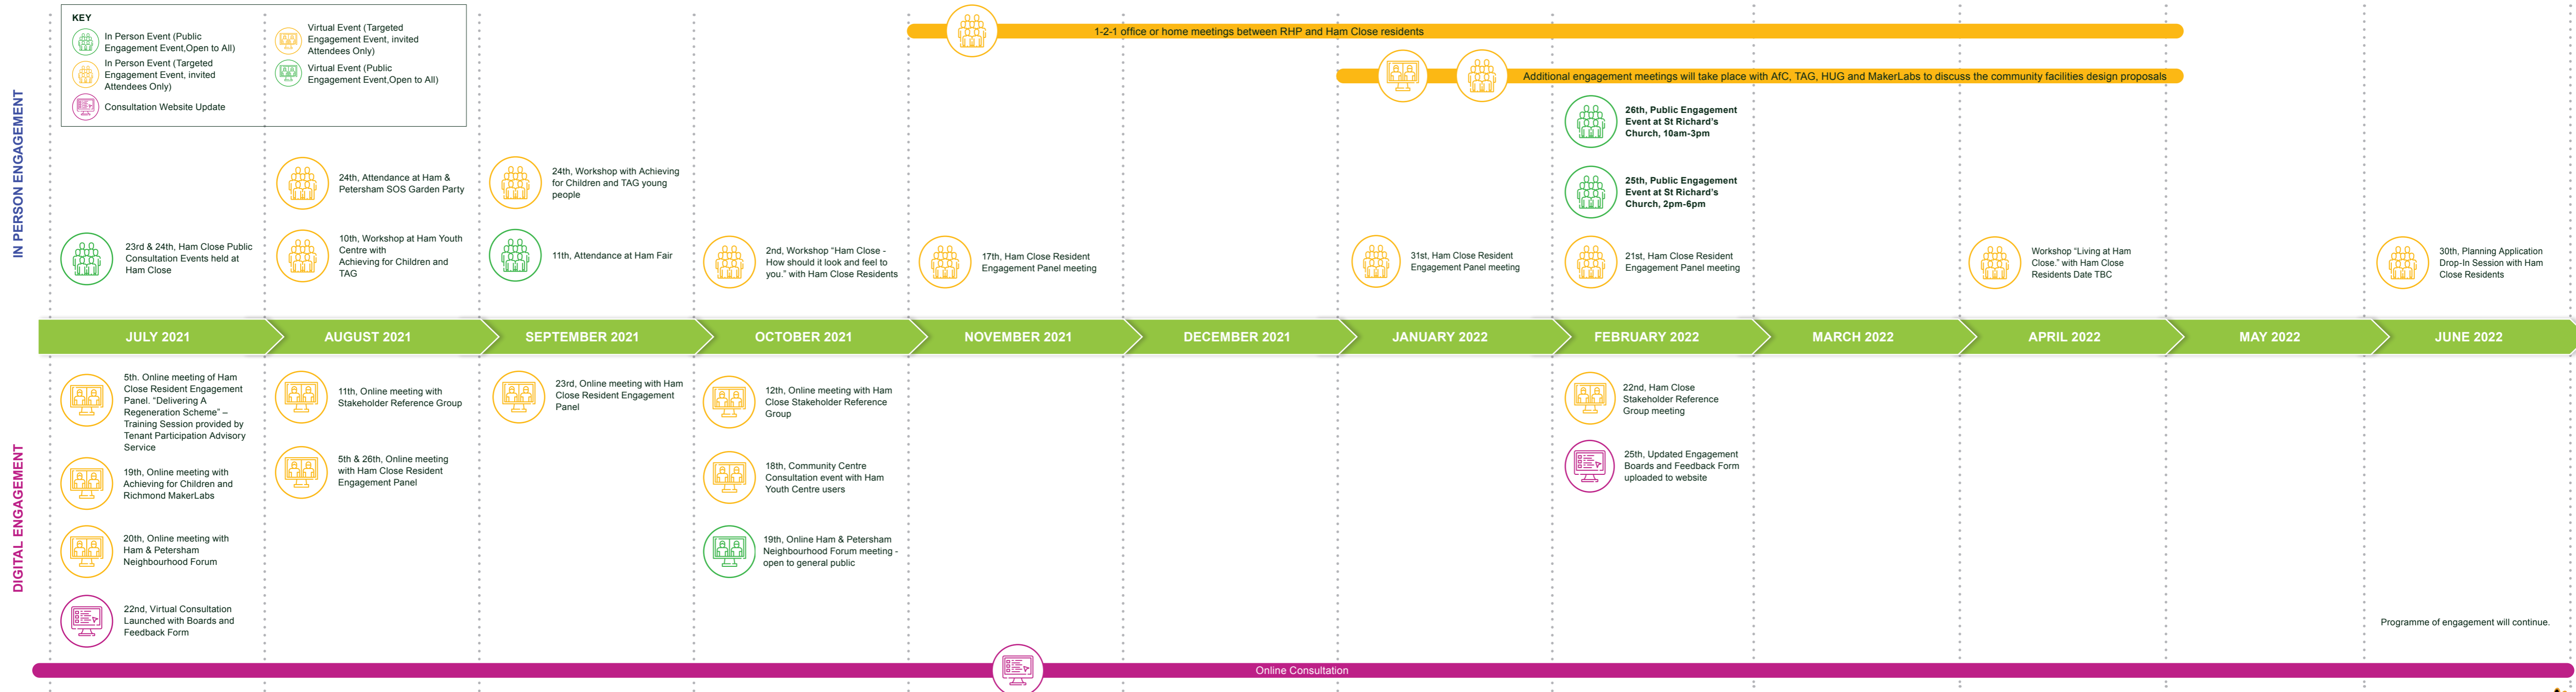

# HAM CLOSE CONSULTATION TIMELINE

The below timeline outlines consultation events which have taken place to date and future engagement during 2021 and into 2022, for the regeneration of Ham Close.

**Contact Us**  
[hamcloseconsultation.co.uk](https://hamcloseconsultation.co.uk)  
 @ info@hamcloseconsultation.co.uk  
 0203 929 0523